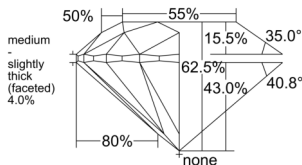

GIA®

FACSIMILE

GIA REPORT 1538158806

Verify this report at GIA.edu

GIA NATURAL DIAMOND DOSSIER®

August 18, 2025
GIA Report Number 1538158806
Shape and Cutting Style ..... Round Brilliant
Measurements ..... 5.40 - 5.43 x 3.38 mm

GRADING RESULTS

Carat Weight ..... 0.61 carat
Color Grade ..... E
Clarity Grade VS1
Cut Grade ..... Excellent

ADDITIONAL GRADING INFORMATION

Polish ..... Excellent
Symmetry ..... Excellent
Fluorescence ..... Medium Blue
Clarity Characteristics..... Twinning Wisp, Pinpoint, Indented
Natural

Inscription(s): GIA 1538158806

PROPORTIONS

Profile to actual proportions

GRADING SCALES

GIA COLOR SCALE	GIA CLARITY SCALE	GIA CUT SCALE	
D	FLAWLESS	EXCELLENT	
E	INTERNALLY FLAWLESS		
F		VVS₁	VERY GOOD
G	VVS₂		
H	VS₁	GOOD	
I	VS₂		
J	SI₁	FAIR	
K	SI₂		
L	I₁	POOR	
M	I₂		
N	I₃		
O			
P			
Q			
R			
S			
T			
U			
V			
W			
X			
Y			
Z