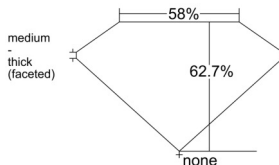

GIA®

FACSIMILE

GIA REPORT 1538165890

Verify this report at GIA.edu

GIA NATURAL DIAMOND DOSSIER®

August 19, 2025
GIA Report Number 1538165890
Shape and Cutting Style ..... Pear Brilliant
Measurements ..... 6.40 x 4.25 x 2.67 mm

GRADING RESULTS

Carat Weight ..... 0.43 carat
Color Grade ..... D
Clarity Grade VS1

ADDITIONAL GRADING INFORMATION

Polish ..... Excellent
Symmetry ..... Very Good
Fluorescence ..... Faint
Clarity Characteristics..... Crystal, Needle, Pinpoint
Inscription(s): GIA 1538165890

PROPORTIONS

Profile not to actual proportions

GRADING SCALES

GIA COLOR SCALE		GIA CLARITY SCALE	
COLORLESS	D	VERY VERY SLIGHTLY INCLUDED	FLAWLESS
	E		INTERNALLY FLAWLESS
	F		VVS₁
	G		VVS₂
	H		VS₁
	I		VS₂
	J		SI₁
	K		SI₂
	L		I₁
	M		I₂
NEAR COLORLESS	N	SLIGHTLY INCLUDED	I₃
	O		
	P		
	Q		
FAINT	R		
	S		
	T		
	U		
VERT LIGHT	V		
	W		
	X		
	Y		
LIGHT	Z