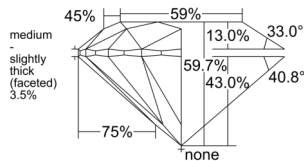

GIA®

FACSIMILE

GIA REPORT 1538175376

Verify this report at GIA.edu

GIA NATURAL DIAMOND DOSSIER®

August 19, 2025
GIA Report Number 1538175376
Shape and Cutting Style ..... Round Brilliant
Measurements ..... 4.58 - 4.60 x 2.74 mm

GRADING RESULTS

Carat Weight ..... 0.35 carat
Color Grade ..... F
Clarity Grade VVS1
Cut Grade ..... Excellent

ADDITIONAL GRADING INFORMATION

Polish ..... Excellent
Symmetry ..... Excellent
Fluorescence ..... None
Clarity Characteristics ..... Pinpoint, Feather
Inscription(s): GIA 1538175376

PROPORTIONS

Profile to actual proportions

GRADING SCALES

GIA COLOR SCALE	GIA CLARITY SCALE	GIA CUT SCALE
COLOURLESS	FLAWLESS	EXCELLENT
D	INTERNALLY FLAWLESS	
E	VVS₁	VERY GOOD
F		
G	VVS₂	
H	VS₁	GOOD
I		
J	VS₂	
K	SI₁	FAIR
L		
M	SI₂	
N	I₁	POOR
O		
P	I₂	
Q	I₃	
R		
S		
T		
U		
V		
W		
X		
Y		
Z