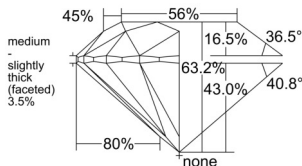

GIA®

FACSIMILE

GIA REPORT 1538243918

Verify this report at GIA.edu

GIA NATURAL DIAMOND DOSSIER®

August 29, 2025
GIA Report Number 1538243918
Shape and Cutting Style ..... Round Brilliant
Measurements ..... 4.87 - 4.90 x 3.09 mm

GRADING RESULTS

Carat Weight ..... 0.46 carat
Color Grade ..... F
Clarity Grade S11
Cut Grade ..... Excellent

ADDITIONAL GRADING INFORMATION

Polish ..... Excellent
Symmetry ..... Excellent
Fluorescence ..... Strong Blue
Clarity Characteristics ..... Crystal
Inscription(s): GIA 1538243918

PROPORTIONS

GRADING SCALES

GIA COLOR SCALE

COLORLESS	D
	E
	F
	G
	H
	I
	J
NEAR COLORLESS	K
	L
FANT	M
	N
	O
	P
VERY LIGHT	Q
	R
	S
	T
	U
	V
LIGHT	W
	X
	Y
	Z

GIA CLARITY SCALE

FLAWLESS	FLAWLESS	
		EXCELLENT
INTERNALLY FLAWLESS	VVS₁	
		VERY GOOD
VVS₂	VS₁	
		GOOD
VS₂	SI₁	
		SI₂
FAIR		
	POOR	
I₁		
I₂		
I₃		

GIA CUT SCALE

EXCELLENT
VERY GOOD
GOOD
FAIR
POOR