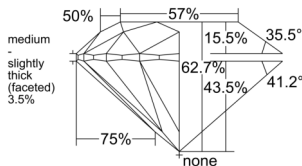

GIA®

FACSIMILE

GIA REPORT 1538285181

Verify this report at GIA.edu

GIA NATURAL DIAMOND DOSSIER®

September 02, 2025
GIA Report Number 1538285181
Shape and Cutting Style ..... Round Brilliant
Measurements ..... 4.29 - 4.32 x 2.70 mm

GRADING RESULTS

Carat Weight ..... 0.31 carat
Color Grade ..... H
Clarity Grade VVS2
Cut Grade ..... Excellent

ADDITIONAL GRADING INFORMATION

Polish ..... Excellent
Symmetry ..... Excellent
Fluorescence ..... None
Clarity Characteristics..... Needle, Feather, Pinpoint, Cloud
Inscription(s): GIA 1538285181

PROPORTIONS

Profile to actual proportions