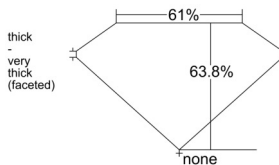

GIA®

FACSIMILE

GIA REPORT 1538286797

Verify this report at GIA.edu

GIA NATURAL DIAMOND DOSSIER®

September 02, 2025
GIA Report Number 1538286797
Shape and Cutting Style ..... Pear Brilliant
Measurements ..... 5.92 x 3.72 x 2.37 mm

GRADING RESULTS

Carat Weight ..... 0.31 carat
Color Grade ..... F
Clarity Grade VS2

ADDITIONAL GRADING INFORMATION

Polish ..... Excellent
Symmetry ..... Very Good
Fluorescence ..... None
Clarity Characteristics..... Cloud, Crystal, Knot
Inscription(s): GIA 1538286797

PROPORTIONS

Profile not to actual proportions

GRADING SCALES

GIA COLOR SCALE		GIA CLARITY SCALE			
COLORLESS	D	VERY VERY SLIGHTLY INCLUDED	FLAWLESS		
	E		INTERNALLY FLAWLESS		
	F		VVS₁		
	G		VVS₂		
	NEAR COLORLESS	H	VERY SLIGHTLY INCLUDED	VS₁	
		I		VS₂	
		FAINT	J	SLIGHTLY INCLUDED	S₁
			K		S₂
	L		I₁		
	M		I₂		
N	I₃				
O					
VERT LIGHT	P	INCLUDED			
	Q				
	R				
	S				
	T				
	U				
	V				
	W				
LIGHT	X				
	Y				
	Z