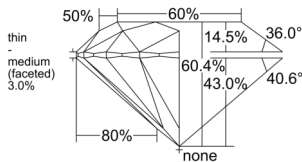

GIA®

FACSIMILE

GIA REPORT 1538292546

Verify this report at GIA.edu

GIA NATURAL DIAMOND DOSSIER®

September 04, 2025
GIA Report Number 1538292546
Shape and Cutting Style ..... Round Brilliant
Measurements ..... 5.86 - 5.89 x 3.55 mm

GRADING RESULTS

Carat Weight ..... 0.75 carat
Color Grade ..... H
Clarity Grade VVS1
Cut Grade ..... Excellent

ADDITIONAL GRADING INFORMATION

Polish ..... Excellent
Symmetry ..... Excellent
Fluorescence ..... None
Clarity Characteristics ..... Cloud, Feather
Inscription(s): GIA 1538292546

PROPORTIONS

GRADING SCALES

GIA COLOR SCALE	GIA CLARITY SCALE	GIA CUT SCALE	
D	FLAWLESS	EXCELLENT	
E	INTERNALLY FLAWLESS		
F		VVS₁	VERY GOOD
G	VVS₂		
H	VS₁	GOOD	
I	VS₂		
J	SI₁	FAIR	
K	SI₂		
L	I₁	POOR	
M			
N			
O	I₂		
P			
Q			
R	I₃		
S			
T			
U			
V			
W			
X			
Y			
Z