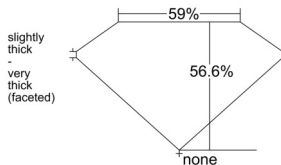

GIA®

FACSIMILE

GIA REPORT 1538293647

Verify this report at GIA.edu

GIA NATURAL DIAMOND DOSSIER®

September 03, 2025
GIA Report Number 1538293647
Shape and Cutting Style ..... Heart Brilliant
Measurements ..... 5.34 x 5.87 x 3.32 mm

GRADING RESULTS

Carat Weight ..... 0.60 carat
Color Grade ..... E
Clarity Grade VS1

ADDITIONAL GRADING INFORMATION

Polish ..... Excellent
Symmetry ..... Very Good
Fluorescence ..... None
Clarity Characteristics ..... Crystal, Pinpoint
Inscription(s): GIA 1538293647

PROPORTIONS

Profile not to actual proportions

GRADING SCALES

GIA COLOR SCALE		GIA CLARITY SCALE	
COLORLESS	D	VERY VERY SLIGHTLY INCLUDED	FLAWLESS
	E		INTERNALLY FLAWLESS
	F		VVS₁
	G		VVS₂
	H		VS₁
	I		VS₂
	J		SI₁
	K		SI₂
	L		I₁
	M		I₂
NEAR COLORLESS	N	SLIGHTLY INCLUDED	I₃
	O		
	P		
	Q		
FAINT	R		
	S		
	T		
	U		
VERT LIGHT	V		
	W		
	X		
	Y		
LIGHT	Z