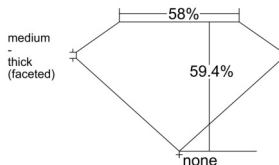

GIA®

FACSIMILE

GIA REPORT 1538314398

Verify this report at GIA.edu

GIA NATURAL DIAMOND DOSSIER®

September 05, 2025
GIA Report Number 1538314398
Shape and Cutting Style ..... Heart Brilliant
Measurements ..... 4.88 x 5.41 x 3.21 mm

GRADING RESULTS

Carat Weight ..... 0.50 carat
Color Grade ..... D
Clarity Grade VS1

ADDITIONAL GRADING INFORMATION

Polish ..... Very Good
Symmetry ..... Very Good
Fluorescence ..... None
Clarity Characteristics..... Crystal, Needle, Pinpoint
Inscription(s): GIA 1538314398

PROPORTIONS

Profile not to actual proportions

GRADING SCALES

GIA COLOR SCALE		GIA CLARITY SCALE			
COLORLESS	D	VERY VERY SLIGHTLY INCLUDED	FLAWLESS		
	E		INTERNALLY FLAWLESS		
	F		VVS₁		
	G		VVS₂		
	NEAR COLORLESS	H	VERY SLIGHTLY INCLUDED	VS₁	
		I		VS₂	
		FAINT	J	SLIGHTLY INCLUDED	SI₁
			K		SI₂
	L		I₁		
	VERT LIGHT		M	INCLUDED	I₂
N			I₃		
O					
P					
LIGHT	Q				
	R				
	S				
	T				
	U				
	Z