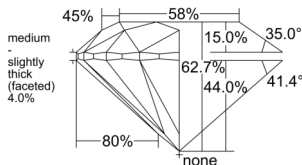

GIA®

FACSIMILE

GIA REPORT 1538323446

Verify this report at GIA.edu

GIA NATURAL DIAMOND DOSSIER®

October 14, 2025
GIA Report Number 1538323446
Shape and Cutting Style ..... Round Brilliant
Measurements ..... 4.82 - 4.84 x 3.03 mm

GRADING RESULTS

Carat Weight ..... 0.43 carat
Color Grade ..... F
Clarity Grade VVS1
Cut Grade ..... Excellent

ADDITIONAL GRADING INFORMATION

Polish ..... Excellent
Symmetry ..... Excellent
Fluorescence ..... Faint
Clarity Characteristics..... Pinpoint, Surface Graining
Inscription(s): GIA 1538323446

PROPORTIONS

GRADING SCALES

GIA COLOR SCALE

COLORLESS	D
	E
	F
	G
	H
	I
	J
NEAR COLORLESS	K
	L
FAIN	M
	N
	O
	P
VERY LIGHT	Q
	R
	S
	T
	U
	V
	W
	X
	Y
LIGHT	Z

GIA CLARITY SCALE

FLAWLESS	INTERNAL FLAWLESS	
		FLAWLESS
VERY VERY SLIGHTLY INCLUDED	VVS₁	
	VVS₂	
VERY SLIGHTLY INCLUDED	VS₁	
	VS₂	
SLIGHTLY INCLUDED	SI₁	
	SI₂	
INCLUDED	I₁	
	I₂	
	I₃	

GIA CUT SCALE

EXCELLENT
VERY GOOD
GOOD
FAIR
POOR