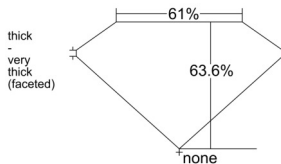

GIA®

FACSIMILE

GIA REPORT 1538337458

Verify this report at GIA.edu

GIA NATURAL DIAMOND DOSSIER®

September 09, 2025
GIA Report Number 1538337458
Shape and Cutting Style ..... Pear Brilliant
Measurements ..... 6.67 x 4.43 x 2.82 mm

GRADING RESULTS

Carat Weight ..... 0.50 carat
Color Grade ..... E
Clarity Grade VVS2

ADDITIONAL GRADING INFORMATION

Polish ..... Excellent
Symmetry ..... Very Good
Fluorescence ..... None
Clarity Characteristics ..... Pinpoint
Inscription(s): GIA 1538337458

PROPORTIONS

Profile not to actual proportions

GRADING SCALES

GIA COLOR SCALE		GIA CLARITY SCALE	
COLORLESS	D	VERY VERY SLIGHTLY INCLUDED	FLAWLESS
	E		INTERNALLY FLAWLESS
	F		VVS₁
	G		VVS₂
	H		VS₁
	I		VS₂
	J		SI₁
	K		SI₂
	L		I₁
	M		I₂
NEAR COLORLESS	N	SLIGHTLY INCLUDED	I₃
	O		
	P		
	Q		
FAINT	R		
	S		
	T		
	U		
VERT LIGHT	V		
	W		
	X		
	Y		
LIGHT	Z