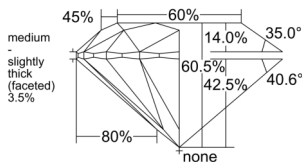

GIA®

FACSIMILE

GIA REPORT 1538350160

Verify this report at GIA.edu

GIA NATURAL DIAMOND DOSSIER®

September 10, 2025
GIA Report Number 1538350160
Shape and Cutting Style ..... Round Brilliant
Measurements ..... 5.41 - 5.45 x 3.28 mm

GRADING RESULTS

Carat Weight ..... 0.60 carat
Color Grade ..... D
Clarity Grade VS1
Cut Grade ..... Excellent

ADDITIONAL GRADING INFORMATION

Polish ..... Excellent
Symmetry ..... Excellent
Fluorescence ..... None
Clarity Characteristics ..... Crystal, Pinpoint
Inscription(s): GIA 1538350160

PROPORTIONS

Profile to actual proportions