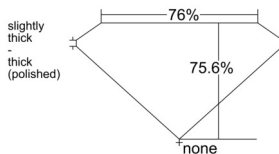

GIA®

FACSIMILE

GIA REPORT 1538353842

Verify this report at GIA.edu

GIA NATURAL DIAMOND DOSSIER®

September 09, 2025
GIA Report Number 1538353842
Shape and Cutting Style ..... Square Modified Brilliant
Measurements ..... 4.25 x 4.21 x 3.19 mm

GRADING RESULTS

Carat Weight ..... 0.48 carat
Color Grade ..... F
Clarity Grade VS2

ADDITIONAL GRADING INFORMATION

Polish ..... Very Good
Symmetry ..... Very Good
Fluorescence ..... Faint
Clarity Characteristics ..... Feather
Inscription(s): GIA 1538353842

PROPORTIONS

Profile not to actual proportions

GRADING SCALES

GIA COLOR SCALE		GIA CLARITY SCALE	
COLORLESS	D	VERY VERY SLIGHTLY INCLUDED	FLAWLESS
	E		INTERNALLY FLAWLESS
	F		VVS₁
	G		VVS₂
	H		VS₁
	I		VS₂
	J		SI₁
	K		SI₂
	L		I₁
	M		I₂
NEAR COLORLESS	N	SLIGHTLY INCLUDED	I₃
	O		
	P		
	Q		
FAINT	R		
	S		
	T		
	U		
VERY LIGHT	V		
	W		
	X		
	Y		
LIGHT	Z