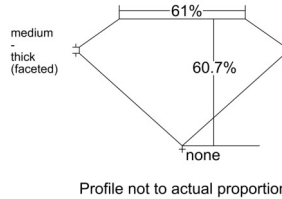

GIA®

FACSIMILE

GIA REPORT 1538361816

Verify this report at GIA.edu

GIA NATURAL DIAMOND DOSSIER®

September 10, 2025
GIA Report Number 1538361816
Shape and Cutting Style ..... Marquise Brilliant
Measurements ..... 8.61 x 4.15 x 2.52 mm

GRADING RESULTS

Carat Weight ..... 0.50 carat
Color Grade ..... D
Clarity Grade VS2

ADDITIONAL GRADING INFORMATION

Polish ..... Excellent
Symmetry ..... Good
Fluorescence ..... None
Clarity Characteristics ..... Crystal
Inscription(s): GIA 1538361816

PROPORTIONS

GRADING SCALES

GIA COLOR SCALE		GIA CLARITY SCALE			
COLORLESS	D	VERY VERY SLIGHTLY INCLUDED	FLAWLESS		
	E		INTERNALLY FLAWLESS		
	F	VERY SLIGHTLY INCLUDED	VVS₁		
	G		VVS₂		
	H		VS₁		
	NEAR COLORLESS	I	SLIGHTLY INCLUDED	VS₂	
		J		SI₁	
		FAINT	K	INCLUDED	SI₂
			L		I₁
			M		I₂
VERT LIGHT	N	LIGHT	I₃		
	O				
	P				
	Q				
	R				
	S				
	T