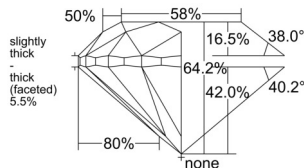

GIA®

FACSIMILE

GIA REPORT 1538365531

Verify this report at GIA.edu

GIA NATURAL DIAMOND DOSSIER®

September 12, 2025
GIA Report Number 1538365531
Shape and Cutting Style ..... Round Brilliant
Measurements ..... 5.99 - 6.03 x 3.86 mm

GRADING RESULTS

Carat Weight ..... 0.90 carat
Color Grade I
Clarity Grade VS2
Cut Grade ..... Very Good

ADDITIONAL GRADING INFORMATION

Polish ..... Excellent
Symmetry ..... Excellent
Fluorescence ..... Faint
Clarity Characteristics ..... Cloud, Crystal
Inscription(s): GIA 1538365531

PROPORTIONS

Profile to actual proportions