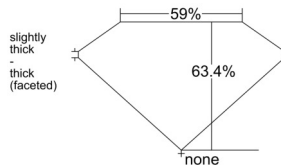

GIA®

FACSIMILE

GIA REPORT 1538368512

Verify this report at GIA.edu

GIA NATURAL DIAMOND DOSSIER®

September 12, 2025
GIA Report Number 1538368512
Shape and Cutting Style ..... Pear Brilliant
Measurements ..... 5.75 x 3.79 x 2.41 mm

GRADING RESULTS

Carat Weight ..... 0.32 carat
Color Grade ..... D
Clarity Grade VVS2

ADDITIONAL GRADING INFORMATION

Polish ..... Excellent
Symmetry ..... Very Good
Fluorescence ..... Medium Blue
Clarity Characteristics ..... Cavity
Inscription(s): GIA 1538368512

PROPORTIONS

Profile not to actual proportions

GRADING SCALES

GIA COLOR SCALE		GIA CLARITY SCALE			
COLORLESS	D	VERY VERY SLIGHTLY INCLUDED	FLAWLESS		
	E		INTERNALLY FLAWLESS		
	F	VERY SLIGHTLY INCLUDED	VVS₁		
	G		VVS₂		
	H		VS₁		
	NEAR COLORLESS	I	SLIGHTLY INCLUDED	VS₂	
		J		SI₁	
		FAINT	K	INCLUDED	SI₂
			L		I₁
			M		I₂
VERT LIGHT	N	LIGHT	I₃		
	O				
	P				
	Q				
	R