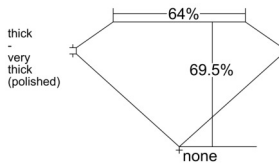

GIA®

FACSIMILE

GIA REPORT 1538393656

Verify this report at GIA.edu

GIA NATURAL DIAMOND DOSSIER®

September 11, 2025
GIA Report Number 1538393656
Shape and Cutting Style ..... Emerald Cut
Measurements ..... 5.68 x 4.18 x 2.91 mm

GRADING RESULTS

Carat Weight ..... 0.70 carat
Color Grade ..... H
Clarity Grade VS1

ADDITIONAL GRADING INFORMATION

Polish ..... Excellent
Symmetry ..... Very Good
Fluorescence ..... None
Clarity Characteristics ..... Crystal, Pinpoint
Inscription(s): GIA 1538393656

PROPORTIONS

Profile not to actual proportions

GRADING SCALES

GIA COLOR SCALE		GIA CLARITY SCALE			
COLORLESS	D	VERY VERY SLIGHTLY INCLUDED	FLAWLESS		
	E		INTERNALLY FLAWLESS		
	F		VVS₁		
	NEAR COLORLESS	G	VERY SLIGHTLY INCLUDED	VVS₂	
		H		VS₁	
		FANT	I	SLIGHTLY INCLUDED	VS₂
			J		SI₁
	LIGHT	K	INCLUDED	SI₂	
		L		I₁	
		M		I₂	
N		Z	I₃		
O					
P					
Q					
R					
S					
T					
U					
V					
W					
X					
Y					
Z