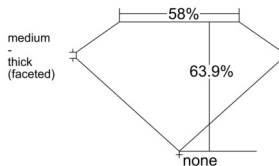

GIA®

FACSIMILE

GIA REPORT 1538410118

Verify this report at GIA.edu

GIA NATURAL DIAMOND DOSSIER®

September 15, 2025
GIA Report Number 1538410118
Shape and Cutting Style ..... Pear Brilliant
Measurements ..... 5.93 x 3.88 x 2.48 mm

GRADING RESULTS

Carat Weight ..... 0.34 carat
Color Grade ..... D
Clarity Grade VVS1

ADDITIONAL GRADING INFORMATION

Polish ..... Excellent
Symmetry ..... Very Good
Fluorescence ..... None
Clarity Characteristics ..... Pinpoint, Cavity
Inscription(s): GIA 1538410118

PROPORTIONS

Profile not to actual proportions

GRADING SCALES

GIA COLOR SCALE		GIA CLARITY SCALE			
COLORLESS	D	VERY VERY SLIGHTLY INCLUDED	FLAWLESS		
	E		INTERNALLY FLAWLESS		
	F	VERY SLIGHTLY INCLUDED	VVS₁		
	G		VVS₂		
	H		VS₁		
	NEAR COLORLESS	I	SLIGHTLY INCLUDED	VS₂	
		J		SI₁	
		FAINT	K	INCLUDED	SI₂
			L		I₁
			M		I₂
VERT LIGHT	N	LIGHT	I₃		
	O				
	P				
	Q				
	R