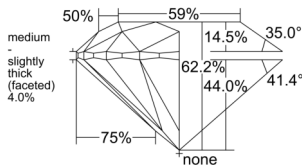

GIA®

FACSIMILE

GIA REPORT 1538428310

Verify this report at GIA.edu

GIA NATURAL DIAMOND DOSSIER®

September 16, 2025
GIA Report Number 1538428310
Shape and Cutting Style ..... Round Brilliant
Measurements ..... 5.33 - 5.37 x 3.32 mm

GRADING RESULTS

Carat Weight ..... 0.58 carat
Color Grade ..... G
Clarity Grade VVS1
Cut Grade ..... Excellent

ADDITIONAL GRADING INFORMATION

Polish ..... Excellent
Symmetry ..... Excellent
Fluorescence ..... None
Clarity Characteristics ..... Pinpoint, Cloud, Feather
Inscription(s): GIA 1538428310

PROPORTIONS

Profile to actual proportions