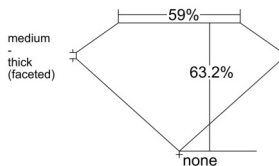

GIA®

FACSIMILE

GIA REPORT 1538430857

Verify this report at GIA.edu

GIA NATURAL DIAMOND DOSSIER®

September 15, 2025
GIA Report Number 1538430857
Shape and Cutting Style ..... Pear Brilliant
Measurements ..... 6.18 x 4.11 x 2.60 mm

GRADING RESULTS

Carat Weight ..... 0.40 carat
Color Grade ..... J
Clarity Grade VVS1

ADDITIONAL GRADING INFORMATION

Polish ..... Excellent
Symmetry ..... Excellent
Fluorescence ..... Faint
Clarity Characteristics ..... Pinpoint
Inscription(s): GIA 1538430857

PROPORTIONS

Profile not to actual proportions

GRADING SCALES

GIA COLOR SCALE		GIA CLARITY SCALE	
COLORLESS	D	VERY VERY SLIGHTLY INCLUDED	FLAWLESS
	E		INTERNALLY FLAWLESS
	F		VVS₁
	G		VVS₂
	H		VS₁
	I		VS₂
	J		SI₁
	K		SI₂
	L		I₁
	M		I₂
NEAR COLORLESS	N	SLIGHTLY INCLUDED	I₃
	O		
	P		
	Q		
FAINT	R		
	S		
	T		
	U		
VERY LIGHT	V		
	W		
	X		
	Y		
LIGHT	Z