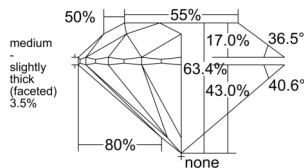

GIA®

FACSIMILE

GIA REPORT 1538431428

Verify this report at GIA.edu

GIA NATURAL DIAMOND DOSSIER®

September 15, 2025
GIA Report Number 1538431428
Shape and Cutting Style ..... Round Brilliant
Measurements ..... 4.98 - 5.05 x 3.18 mm

GRADING RESULTS

Carat Weight ..... 0.50 carat
Color Grade ..... D
Clarity Grade VVS2
Cut Grade ..... Excellent

ADDITIONAL GRADING INFORMATION

Polish ..... Excellent
Symmetry ..... Very Good
Fluorescence ..... None
Clarity Characteristics..... Pinpoint, Cloud, Feather, Indented
Natural

Inscription(s): GIA 1538431428

PROPORTIONS

GRADING SCALES

GIA COLOR SCALE	GIA CLARITY SCALE	GIA CUT SCALE	
D	FLAWLESS	EXCELLENT	
E	INTERNALLY FLAWLESS		
F		VVS₁	VERY GOOD
G	VVS₂		
H	VS₁	GOOD	
I	VS₂		
J	SI₁	FAIR	
K	SI₂		
L	I₁	POOR	
M	I₂		
N	I₃		
O			
P			
Q			
R			
S			
T			
U			
V			
W			
X			
Y			
Z