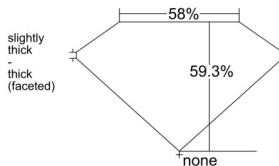

GIA®

FACSIMILE

GIA REPORT 1538432419

Verify this report at GIA.edu

GIA NATURAL DIAMOND DOSSIER®

September 17, 2025
GIA Report Number 1538432419
Shape and Cutting Style ..... Oval Brilliant
Measurements ..... 6.69 x 4.53 x 2.69 mm

GRADING RESULTS

Carat Weight ..... 0.51 carat
Color Grade ..... D
Clarity Grade VS1

ADDITIONAL GRADING INFORMATION

Polish ..... Excellent
Symmetry ..... Excellent
Fluorescence ..... Faint
Clarity Characteristics..... Crystal, Feather, Needle, Pinpoint
Inscription(s): GIA 1538432419

PROPORTIONS

Profile not to actual proportions

GRADING SCALES

GIA COLOR SCALE		GIA CLARITY SCALE			
COLORLESS	D	VERY VERY SLIGHTLY INCLUDED	FLAWLESS		
	E		INTERNALLY FLAWLESS		
	F		VS₁		
	NEAR COLORLESS	G	VERY SLIGHTLY INCLUDED	VS₂	
		H		VS₁	
		FAINT	I	SLIGHTLY INCLUDED	VS₂
			J		SI₁
			K		SI₂
	LIGHT	L	INCLUDED	I₁	
		M		I₂	
N		I₃			
O					
P					
Q					
R