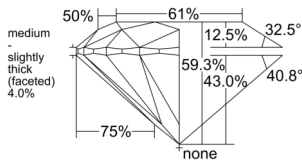

GIA®

FACSIMILE

GIA REPORT 1538447819

Verify this report at GIA.edu

GIA NATURAL DIAMOND DOSSIER®

September 19, 2025
GIA Report Number 1538447819
Shape and Cutting Style ..... Round Brilliant
Measurements ..... 4.84 - 4.87 x 2.88 mm

GRADING RESULTS

Carat Weight ..... 0.41 carat
Color Grade ..... D
Clarity Grade VS1
Cut Grade ..... Excellent

ADDITIONAL GRADING INFORMATION

Polish ..... Excellent
Symmetry ..... Excellent
Fluorescence ..... Strong Blue
Clarity Characteristics ..... Internal Graining
Inscription(s): GIA 1538447819

PROPORTIONS

Profile to actual proportions

GRADING SCALES

GIA COLOR SCALE	GIA CLARITY SCALE	GIA CUT SCALE	
D	FLAWLESS	EXCELLENT	
E	INTERNALLY FLAWLESS		
F		VVS₁	VERY GOOD
G	VVS₂		
H	VS₁	GOOD	
I	VS₂		
J	SI₁	FAIR	
K	SI₂		
L	I₁	POOR	
M	I₂		
N	I₃		
O			
P			
Q			
R			
S			
T			
U			
V			
W			
X			
Y			
Z