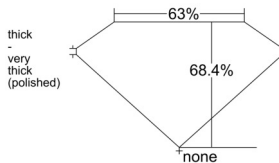

GIA®

FACSIMILE

GIA REPORT 1538461649

Verify this report at GIA.edu

GIA NATURAL DIAMOND DOSSIER®

September 18, 2025
GIA Report Number 1538461649
Shape and Cutting Style ..... Emerald Cut
Measurements ..... 6.29 x 4.57 x 3.13 mm

GRADING RESULTS

Carat Weight ..... 0.90 carat
Color Grade L
Clarity Grade VS2

ADDITIONAL GRADING INFORMATION

Polish ..... Excellent
Symmetry ..... Excellent
Fluorescence ..... None
Clarity Characteristics ..... Cloud
Inscription(s): GIA 1538461649

PROPORTIONS

Profile not to actual proportions

GRADING SCALES

GIA COLOR SCALE		GIA CLARITY SCALE			
COLORLESS	D	VERY VERY SLIGHTLY INCLUDED	FLAWLESS		
	E		INTERNALLY FLAWLESS		
	F	VERY SLIGHTLY INCLUDED	VVS₁		
	G		VVS₂		
	H		VS₁		
	NEAR COLORLESS	I	SLIGHTLY INCLUDED	VS₂	
		J		SI₁	
		FAINT	K	INCLUDED	SI₂
			L		I₁
			M		I₂
VERT LIGHT	N	LIGHT	I₃		
	O				
	P				
	Q				
	R				
	S				
	T