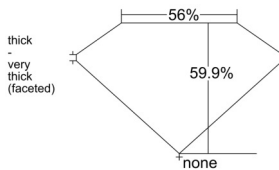

GIA®

FACSIMILE

GIA REPORT 1538508349

Verify this report at GIA.edu

GIA NATURAL DIAMOND DOSSIER®

September 23, 2025
GIA Report Number 1538508349
Shape and Cutting Style ..... Heart Brilliant
Measurements ..... 4.56 x 5.53 x 3.31 mm

GRADING RESULTS

Carat Weight ..... 0.50 carat
Color Grade ..... J
Clarity Grade VS2

ADDITIONAL GRADING INFORMATION

Polish ..... Excellent
Symmetry ..... Very Good
Fluorescence ..... None
Clarity Characteristics..... Crystal, Feather, Cloud
Inscription(s): GIA 1538508349

PROPORTIONS

Profile not to actual proportions

GRADING SCALES

GIA COLOR SCALE		GIA CLARITY SCALE	
COLORLESS	D	VERY VERY SLIGHTLY INCLUDED	FLAWLESS
	E		INTERNALLY FLAWLESS
	F		VVS₁
	G		VVS₂
	H		VS₁
	I		VS₂
	J		SI₁
	K		SI₂
	L		I₁
	M		I₂
NEAR COLORLESS	N	SLIGHTLY INCLUDED	I₃
	O		
	P		
	Q		
FAINT	R		
	S		
	T		
	U		
VERT LIGHT	V		
	W		
	X		
	Y		
LIGHT	Z