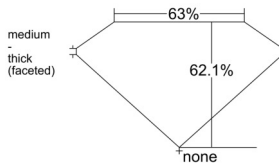

GIA®

FACSIMILE

GIA REPORT 1538532230

Verify this report at GIA.edu

GIA NATURAL DIAMOND DOSSIER®

September 24, 2025
GIA Report Number 1538532230
Shape and Cutting Style ..... Pear Brilliant
Measurements ..... 5.83 x 3.74 x 2.32 mm

GRADING RESULTS

Carat Weight ..... 0.30 carat
Color Grade ..... E
Clarity Grade VS1

ADDITIONAL GRADING INFORMATION

Polish ..... Excellent
Symmetry ..... Very Good
Fluorescence ..... None
Clarity Characteristics ..... Cavity, Pinpoint
Inscription(s): GIA 1538532230

PROPORTIONS

Profile not to actual proportions

GRADING SCALES

GIA COLOR SCALE		GIA CLARITY SCALE			
COLORLESS	D	NEAR COLORLESS	FLAWLESS		
	E		INTERNALLY FLAWLESS		
	F		VERY VERY SLIGHTLY INCLUDED	VVS₁	
	G			VVS₂	
	H			VERY SLIGHTLY INCLUDED	VS₁
	I		VS₂		
	J		SLIGHTLY INCLUDED	SI₁	
	K			SI₂	
	L			INCLUDED	I₁
	M				I₂
N	LIGHT	I₃			
O					
P					
Q					
R					
S					
T					
U					
V					
W					
X					
Y					
Z