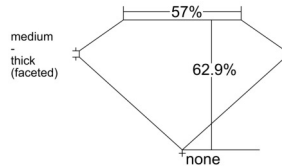

GIA®

FACSIMILE

GIA REPORT 1538536098

Verify this report at GIA.edu

GIA NATURAL DIAMOND DOSSIER®

September 25, 2025
GIA Report Number 1538536098
Shape and Cutting Style ..... Pear Brilliant
Measurements ..... 7.81 x 4.93 x 3.10 mm

GRADING RESULTS

Carat Weight ..... 0.71 carat
Color Grade ..... E
Clarity Grade VS1

ADDITIONAL GRADING INFORMATION

Polish ..... Excellent
Symmetry ..... Excellent
Fluorescence ..... None
Clarity Characteristics ..... Cloud, Needle, Pinpoint
Inscription(s): GIA 1538536098

PROPORTIONS

Profile not to actual proportions

GRADING SCALES

GIA COLOR SCALE		GIA CLARITY SCALE			
COLORLESS	D	VERY VERY SLIGHTLY INCLUDED	FLAWLESS		
	E		INTERNALLY FLAWLESS		
	F		VVS₁		
	NEAR COLORLESS	G	VERY SLIGHTLY INCLUDED	VVS₂	
		H		VS₁	
		FAINT	I	SLIGHTLY INCLUDED	VS₂
			J		SI₁
	K		SI₂		
	LIGHT		L	INCLUDED	I₁
			M		I₂
N			I₃		
O					
P					
Q					
R