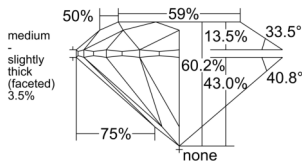

GIA®

FACSIMILE

GIA REPORT

1538544064

Verify this report at GIA.edu

GIA NATURAL DIAMOND DOSSIER®

September 26, 2025
GIA Report Number 1538544064
Shape and Cutting Style ..... Round Brilliant
Measurements ..... 4.55 - 4.58 x 2.75 mm

GRADING RESULTS

Carat Weight ..... 0.35 carat
Color Grade ..... E
Clarity Grade VS1
Cut Grade ..... Excellent

ADDITIONAL GRADING INFORMATION

Polish ..... Excellent
Symmetry ..... Excellent
Fluorescence ..... None
Clarity Characteristics ..... Crystal, Pinpoint
Inscription(s): GIA 1538544064

PROPORTIONS

Profile to actual proportions