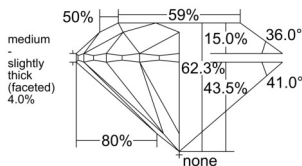

GIA®

FACSIMILE

GIA REPORT 1538550119

Verify this report at GIA.edu

GIA NATURAL DIAMOND DOSSIER®

October 13, 2025
GIA Report Number 1538550119
Shape and Cutting Style ..... Round Brilliant
Measurements ..... 5.62 - 5.66 x 3.51 mm

GRADING RESULTS

Carat Weight ..... 0.70 carat
Color Grade I
Clarity Grade VS1
Cut Grade ..... Excellent

ADDITIONAL GRADING INFORMATION

Polish ..... Excellent
Symmetry ..... Excellent
Fluorescence ..... None
Clarity Characteristics..... Crystal, Cloud, Feather, Pinpoint
Inscription(s): GIA 1538550119

PROPORTIONS

Profile to actual proportions