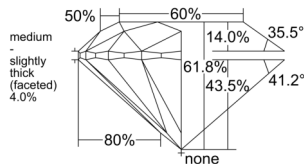

GIA®

FACSIMILE

GIA REPORT 1538554282

Verify this report at GIA.edu

GIA NATURAL DIAMOND DOSSIER®

September 30, 2025
GIA Report Number 1538554282
Shape and Cutting Style ..... Round Brilliant
Measurements ..... 5.30 - 5.31 x 3.28 mm

GRADING RESULTS

Carat Weight ..... 0.57 carat
Color Grade ..... E
Clarity Grade VS2
Cut Grade ..... Excellent

ADDITIONAL GRADING INFORMATION

Polish ..... Excellent
Symmetry ..... Excellent
Fluorescence ..... None
Clarity Characteristics ..... Cloud, Crystal, Feather
Inscription(s): GIA 1538554282

PROPORTIONS

Profile to actual proportions