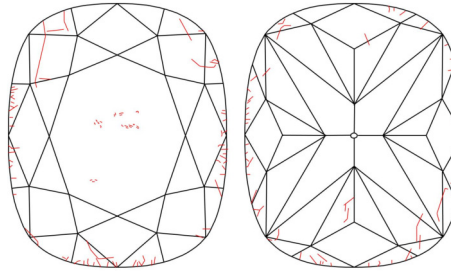

GIA NATURAL DIAMOND GRADING REPORT

September 27, 2025
 GIA Report Number 1538556214
 Shape and Cutting Style Cushion Modified Brilliant
 Measurements 6.17 x 5.43 x 3.72 mm

GRADING RESULTS

Carat Weight 1.02 carat
 Color Grade G
 Clarity Grade SI2

ADDITIONAL GRADING INFORMATION

Polish Excellent
 Symmetry Excellent
 Fluorescence None
 Inscription(s): GIA 1538556214

Comments: Additional clouds are not shown. Pinpoints are not shown.

PROPORTIONS

Profile not to actual proportions

CLARITY CHARACTERISTICS

KEY TO SYMBOLS*

- Feather
- Cloud

* Red symbols denote internal characteristics (inclusions). Green or black symbols denote external characteristics (blemishes). Diagram is an approximate representation of the diamond, and symbols shown indicate type, position, and approximate size of clarity characteristics. All clarity characteristics may not be shown. Details of finish are not shown.