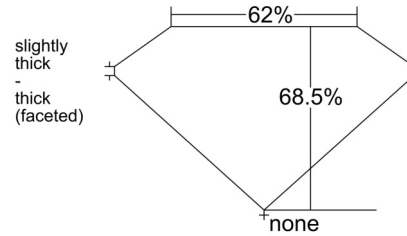

PROPORTIONS

Profile not to actual proportions