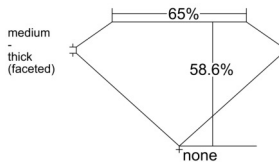

GIA®

FACSIMILE

GIA REPORT 1538559574

Verify this report at GIA.edu

GIA NATURAL DIAMOND DOSSIER®

September 26, 2025
GIA Report Number 1538559574
Shape and Cutting Style ..... Oval Brilliant
Measurements ..... 5.40 x 3.98 x 2.33 mm

GRADING RESULTS

Carat Weight ..... 0.31 carat
Color Grade ..... E
Clarity Grade VVS1

ADDITIONAL GRADING INFORMATION

Polish ..... Excellent
Symmetry ..... Very Good
Fluorescence ..... None
Clarity Characteristics..... Pinpoint, Feather, Surface Graining
Inspection(s): GIA 1538559574

PROPORTIONS

Profile not to actual proportions

GRADING SCALES

GIA COLOR SCALE		GIA CLARITY SCALE			
COLORLESS	D	VERY VERY SLIGHTLY INCLUDED	FLAWLESS		
	E		INTERNALLY FLAWLESS		
	F		VVS₁		
	G		VVS₂		
	NEAR COLORLESS		H	VERY SLIGHTLY INCLUDED	VS₁
			I		VS₂
	FAINT		J	SLIGHTLY INCLUDED	SI₁
			K		SI₂
			L		I₁
			M		I₂
N		I₃			
VERT LIGHT		O	INCLUDED		
		P			
		Q			
	R				
	S				
	T				
LIGHT	U				
	V				
	W				
	X				
	Y				
	Z