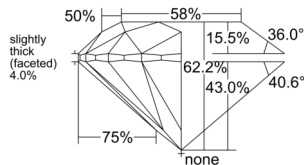

GIA®

FACSIMILE

GIA REPORT 1538585017

Verify this report at GIA.edu

GIA NATURAL DIAMOND DOSSIER®

September 30, 2025
GIA Report Number 1538585017
Shape and Cutting Style ..... Round Brilliant
Measurements ..... 5.15 - 5.18 x 3.21 mm

GRADING RESULTS

Carat Weight ..... 0.54 carat
Color Grade ..... G
Clarity Grade VS1
Cut Grade ..... Excellent

ADDITIONAL GRADING INFORMATION

Polish ..... Excellent
Symmetry ..... Excellent
Fluorescence ..... None
Clarity Characteristics ..... Cloud, Pinpoint
Inscription(s): GIA 1538585017

PROPORTIONS

GRADING SCALES

GIA COLOR SCALE

COLOURLESS	D
	E
	F
	G
	H
	I
	J
NEAR COLOURLESS	K
	L
FAIN	M
	N
	O
	P
VERY LIGHT	Q
	R
	S
	T
	U
	V
	W
	X
	Y
LIGHT	Z

GIA CLARITY SCALE

FLAWLESS	INTERNAL FLAWLESS	
		EXCELLENT
VERY VERY SLIGHTLY INCLUDED	VVS₁	VERY GOOD
VERY SLIGHTLY INCLUDED	VVS₂	
SLIGHTLY INCLUDED	VS₁	GOOD
	VS₂	
INCLUDED	SI₁	FAIR
	SI₂	
INCLUDED	I₁	POOR
	I₂	
	I₃	

GIA CUT SCALE

EXCELLENT
VERY GOOD
GOOD
FAIR
POOR