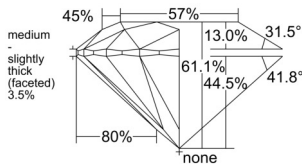

GIA®

FACSIMILE

GIA REPORT

1538587637

Verify this report at GIA.edu

GIA NATURAL DIAMOND DOSSIER®

October 03, 2025
GIA Report Number 1538587637
Shape and Cutting Style ..... Round Brilliant
Measurements ..... 4.63 - 4.66 x 2.84 mm

GRADING RESULTS

Carat Weight ..... 0.37 carat
Color Grade ..... J
Clarity Grade S11
Cut Grade ..... Excellent

ADDITIONAL GRADING INFORMATION

Polish ..... Excellent
Symmetry ..... Excellent
Fluorescence ..... None
Clarity Characteristics ..... Feather
Inscription(s): GIA 1538587637

PROPORTIONS

Profile to actual proportions