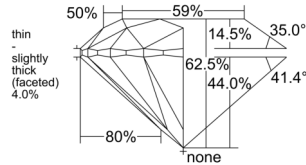

GIA®

FACSIMILE

GIA REPORT 1538608398

Verify this report at GIA.edu

GIA NATURAL DIAMOND DOSSIER®

October 03, 2025
GIA Report Number 1538608398
Shape and Cutting Style ..... Round Brilliant
Measurements ..... 5.08 - 5.10 x 3.18 mm

GRADING RESULTS

Carat Weight ..... 0.51 carat
Color Grade ..... G
Clarity Grade VS1
Cut Grade ..... Excellent

ADDITIONAL GRADING INFORMATION

Polish ..... Excellent
Symmetry ..... Excellent
Fluorescence ..... Faint
Clarity Characteristics..... Crystal, Pinpoint, Cloud
Inscription(s): GIA 1538608398

PROPORTIONS

GRADING SCALES

GIA COLOR SCALE	GIA CLARITY SCALE	GIA CUT SCALE	
D	FLAWLESS	EXCELLENT	
E	INTERNALLY FLAWLESS		
F		VVS₁	VERY GOOD
G	VVS₂		
H	VS₁	GOOD	
I	VS₂		
J	SI₁	FAIR	
K	SI₂		
L	I₁	POOR	
M	I₂		
N	I₃		
O			
P			
Q			
R			
S			
T			
U			
V			
W			
X			
Y			
Z