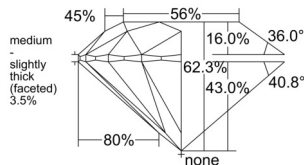

GIA®

FACSIMILE

GIA REPORT 1538622031

Verify this report at GIA.edu

GIA NATURAL DIAMOND DOSSIER®

October 06, 2025
GIA Report Number 1538622031
Shape and Cutting Style ..... Round Brilliant
Measurements ..... 3.83 - 3.86 x 2.39 mm

GRADING RESULTS

Carat Weight ..... 0.21 carat
Color Grade ..... E
Clarity Grade VS1
Cut Grade ..... Excellent

ADDITIONAL GRADING INFORMATION

Polish ..... Excellent
Symmetry ..... Excellent
Fluorescence ..... None
Clarity Characteristics ..... Cloud
Inscription(s): GIA 1538622031

PROPORTIONS

Profile to actual proportions