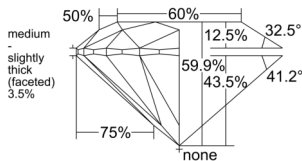

GIA®

FACSIMILE

GIA REPORT 1538634449

Verify this report at GIA.edu

GIA NATURAL DIAMOND DOSSIER®

October 07, 2025
GIA Report Number 1538634449
Shape and Cutting Style ..... Round Brilliant
Measurements ..... 4.43 - 4.45 x 2.66 mm

GRADING RESULTS

Carat Weight ..... 0.32 carat
Color Grade ..... E
Clarity Grade VVS1
Cut Grade ..... Excellent

ADDITIONAL GRADING INFORMATION

Polish ..... Excellent
Symmetry ..... Excellent
Fluorescence ..... Faint
Clarity Characteristics ..... Feather
Inscription(s): GIA 1538634449

PROPORTIONS

Profile to actual proportions

GRADING SCALES

GIA COLOR SCALE	GIA CLARITY SCALE	GIA CUT SCALE	
D	FLAWLESS	EXCELLENT	
E	INTERNALLY FLAWLESS		
F		VVS₁	VERY GOOD
G	VVS₂		
H	VS₁	GOOD	
I	VS₂		
J	SI₁	FAIR	
K	SI₂		
L	I₁	POOR	
M	I₂		
N	I₃		
O			
P			
Q			
R			
S			
T			
U			
V			
W			
X			
Y			
Z