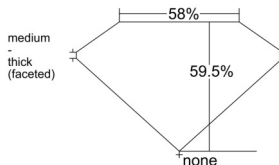

GIA®

FACSIMILE

GIA REPORT 1538640784

Verify this report at GIA.edu

GIA NATURAL DIAMOND DOSSIER®

November 17, 2025
GIA Report Number 1538640784
Shape and Cutting Style ..... Heart Brilliant
Measurements ..... 5.62 x 6.48 x 3.86 mm

GRADING RESULTS

Carat Weight ..... 0.81 carat
Color Grade ..... F
Clarity Grade ..... Internally Flawless

ADDITIONAL GRADING INFORMATION

Polish ..... Excellent
Symmetry ..... Excellent
Fluorescence ..... Faint
Clarity Characteristics ..... Minor Details of Polish
Inspection(s): GIA 1538640784

PROPORTIONS

Profile not to actual proportions

GRADING SCALES

GIA COLOR SCALE		GIA CLARITY SCALE			
COLORLESS	D	VERY VERY SLIGHTLY INCLUDED	FLAWLESS		
	E		INTERNALLY FLAWLESS		
	F	VERY SLIGHTLY INCLUDED	VVS₁		
	G		VVS₂		
	H		VS₁		
	NEAR COLORLESS	I	SLIGHTLY INCLUDED	VS₂	
		J		SI₁	
		FAINT	K	INCLUDED	SI₂
			L		I₁
			M		I₂
VERT LIGHT	N	LIGHT	I₃		
	O				
	P				
	Q				
	R