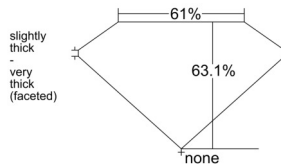

GIA®

FACSIMILE

GIA REPORT 1538659082

Verify this report at GIA.edu

GIA NATURAL DIAMOND DOSSIER®

October 09, 2025
GIA Report Number 1538659082
Shape and Cutting Style ..... Pear Brilliant
Measurements ..... 6.77 x 4.11 x 2.59 mm

GRADING RESULTS

Carat Weight ..... 0.41 carat
Color Grade I
Clarity Grade VS2

ADDITIONAL GRADING INFORMATION

Polish ..... Excellent
Symmetry ..... Excellent
Fluorescence ..... Medium Blue
Clarity Characteristics ..... Crystal
Inscription(s): GIA 1538659082

PROPORTIONS

Profile not to actual proportions

GRADING SCALES

GIA COLOR SCALE		GIA CLARITY SCALE			
COLORLESS	D	VERY SLIGHTLY INCLUDED	FLAWLESS		
	E		INTERNALLY FLAWLESS		
	F		VVS₁		
	NEAR COLORLESS	G	VERY SLIGHTLY INCLUDED	VVS₂	
		H		VS₁	
		FANT	I	SLIGHTLY INCLUDED	VS₂
			J		SI₁
	LIGHT		K	INCLUDED	SI₂
			L		I₁
		M	I₂		
N		I₃			
O					
P					
Q					
R					
S					
T					
U					
V					
W					
X					
Y					
Z