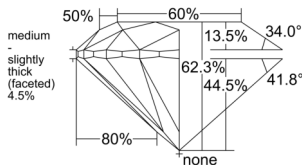

GIA®

FACSIMILE

GIA REPORT 1538662430

Verify this report at GIA.edu

GIA NATURAL DIAMOND DOSSIER®

October 09, 2025
GIA Report Number 1538662430
Shape and Cutting Style ..... Round Brilliant
Measurements ..... 5.34 - 5.38 x 3.34 mm

GRADING RESULTS

Carat Weight ..... 0.60 carat
Color Grade I
Clarity Grade VS1
Cut Grade ..... Excellent

ADDITIONAL GRADING INFORMATION

Polish ..... Excellent
Symmetry ..... Very Good
Fluorescence ..... None
Clarity Characteristics..... Crystal, Cloud, Needle, Pinpoint
Inscription(s): GIA 1538662430

PROPORTIONS

Profile to actual proportions