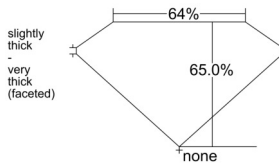

GIA®

FACSIMILE

GIA REPORT 1538673414

Verify this report at GIA.edu

GIA NATURAL DIAMOND DOSSIER®

October 08, 2025
GIA Report Number 1538673414
Shape and Cutting Style ..... Pear Brilliant
Measurements ..... 6.38 x 4.41 x 2.87 mm

GRADING RESULTS

Carat Weight ..... 0.50 carat
Color Grade ..... H
Clarity Grade VS1

ADDITIONAL GRADING INFORMATION

Polish ..... Excellent
Symmetry ..... Very Good
Fluorescence ..... Medium Blue
Clarity Characteristics..... Twinning Wisp, Indented Natural
Inspection(s): GIA 1538673414

PROPORTIONS

Profile not to actual proportions

GRADING SCALES

GIA COLOR SCALE		GIA CLARITY SCALE			
COLORLESS	D	VERY VERY SLIGHTLY INCLUDED	FLAWLESS		
	E		INTERNALLY FLAWLESS		
	F		VVS₁		
	NEAR COLORLESS	G	VVS₂		
		H	VERY SLIGHTLY INCLUDED	VS₁	
		I		VS₂	
		FAINT	J	SLIGHTLY INCLUDED	SI₁
			K		SI₂
	L		INCLUDED		I₁
	M			I₂	
VERT LIGHT	N		LIGHT	I₃	
	O				
	P				
	Q				
	R