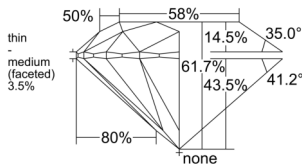

GIA®

FACSIMILE

GIA REPORT 1538675749

Verify this report at GIA.edu

GIA NATURAL DIAMOND DOSSIER®

November 03, 2025
GIA Report Number 1538675749
Shape and Cutting Style ..... Round Brilliant
Measurements ..... 4.53 - 4.56 x 2.81 mm

GRADING RESULTS

Carat Weight ..... 0.35 carat
Color Grade ..... D
Clarity Grade VS1
Cut Grade ..... Excellent

ADDITIONAL GRADING INFORMATION

Polish ..... Excellent
Symmetry ..... Excellent
Fluorescence ..... None
Clarity Characteristics..... Crystal, Needle, Pinpoint
Inscription(s): GIA 1538675749

PROPORTIONS

GRADING SCALES

GIA COLOR SCALE	GIA CLARITY SCALE	GIA CUT SCALE	
D	FLAWLESS	EXCELLENT	
E	INTERNALLY FLAWLESS		
F		VVS₁	VERY GOOD
G	VVS₂		
H	VS₁	GOOD	
I	VS₂		
J	SI₁	FAIR	
K	SI₂		
L	I₁	POOR	
M	I₂		
N	I₃		
O			
P			
Q			
R			
S			
T			
U			
V			
W			
X			
Y			
Z