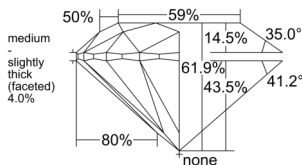

GIA®

FACSIMILE

GIA REPORT 1538678320

Verify this report at GIA.edu

GIA NATURAL DIAMOND DOSSIER®

October 09, 2025
GIA Report Number 1538678320
Shape and Cutting Style ..... Round Brilliant
Measurements ..... 3.67 - 3.70 x 2.28 mm

GRADING RESULTS

Carat Weight ..... 0.19 carat
Color Grade ..... F
Clarity Grade VS2
Cut Grade ..... Excellent

ADDITIONAL GRADING INFORMATION

Polish ..... Excellent
Symmetry ..... Excellent
Fluorescence ..... None
Clarity Characteristics..... Crystal, Cloud, Feather
Inscription(s): GIA 1538678320

PROPORTIONS

Profile to actual proportions