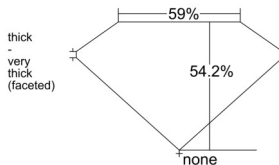

GIA®

FACSIMILE

GIA REPORT 1538680664

Verify this report at GIA.edu

GIA NATURAL DIAMOND DOSSIER®

October 09, 2025
GIA Report Number 1538680664
Shape and Cutting Style ..... Heart Brilliant
Measurements ..... 6.25 x 6.77 x 3.67 mm

GRADING RESULTS

Carat Weight ..... 0.90 carat
Color Grade I
Clarity Grade SI1

ADDITIONAL GRADING INFORMATION

Polish ..... Excellent
Symmetry ..... Excellent
Fluorescence ..... Faint
Clarity Characteristics ..... Feather, Crystal, Cloud
Inspection(s): GIA 1538680664

PROPORTIONS

Profile not to actual proportions

GRADING SCALES

GIA COLOR SCALE		GIA CLARITY SCALE	
COLORLESS	D	VERY VERY SLIGHTLY INCLUDED	FLAWLESS
	E		INTERNALLY FLAWLESS
	F		VVS₁
	G		VVS₂
	H		VS₁
	I		VS₂
	J		SI₁
	K		SI₂
	L		I₁
	M		I₂
NEAR COLORLESS	N	SLIGHTLY INCLUDED	I₃
	O		
	P		
	Q		
FAINT	R	INCLUDED	
	S		
	T		
	U		
VERT LIGHT	V		
	W		
	X		
	Y		
LIGHT	Z