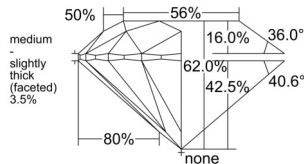

GIA®

FACSIMILE

GIA REPORT 1538687036

Verify this report at GIA.edu

GIA NATURAL DIAMOND DOSSIER®

October 09, 2025
GIA Report Number 1538687036
Shape and Cutting Style ..... Round Brilliant
Measurements ..... 4.27 - 4.30 x 2.65 mm

GRADING RESULTS

Carat Weight ..... 0.30 carat
Color Grade ..... D
Clarity Grade VVS2
Cut Grade ..... Excellent

ADDITIONAL GRADING INFORMATION

Polish ..... Excellent
Symmetry ..... Excellent
Fluorescence ..... None
Clarity Characteristics ..... Pinpoint
Inscription(s): GIA 1538687036

PROPORTIONS

GRADING SCALES

GIA COLOR SCALE	GIA CLARITY SCALE	GIA CUT SCALE
COLOURLESS	FLAWLESS	EXCELLENT
D	INTERNALLY FLAWLESS	
E	VVS₁	VERY GOOD
F		
G	VS₁	GOOD
H		
I	SI₁	FAIR
J		
K	I₁	POOR
L		
M	I₂	
N		
O	I₃	
P		
Q		
R		
S		
T		
U		
V		
W		
X		
Y		
Z