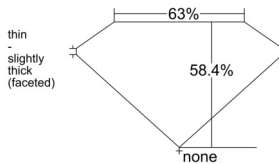

GIA®

FACSIMILE

GIA REPORT 1538734953

Verify this report at GIA.edu

GIA NATURAL DIAMOND DOSSIER®

October 14, 2025
GIA Report Number 1538734953
Shape and Cutting Style ..... Pear Brilliant
Measurements ..... 7.18 x 4.57 x 2.67 mm

GRADING RESULTS

Carat Weight ..... 0.50 carat
Color Grade ..... D
Clarity Grade VVS1

ADDITIONAL GRADING INFORMATION

Polish ..... Excellent
Symmetry ..... Very Good
Fluorescence ..... Faint
Clarity Characteristics..... Cloud, Cavity, Indented Natural
Inscription(s): GIA 1538734953

PROPORTIONS

Profile not to actual proportions

GRADING SCALES

GIA COLOR SCALE		GIA CLARITY SCALE			
COLORLESS	D	VERY VERY SLIGHTLY INCLUDED	FLAWLESS		
	E		INTERNALLY FLAWLESS		
	F	VERY SLIGHTLY INCLUDED	VVS₁		
	G		VVS₂		
	H		VS₁		
	NEAR COLORLESS	I	SLIGHTLY INCLUDED	VS₂	
		J		SI₁	
		FAINT	K	INCLUDED	SI₂
			L		I₁
			M		I₂
VERT LIGHT	N	INCLUDED	I₃		
	O				
	P				
	Q				
	R				
LIGHT	S				
	T				
	U				
	V				
	W				
X					
Y					
Z