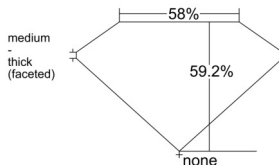

GIA®

FACSIMILE

GIA REPORT 1538741644

Verify this report at GIA.edu

GIA NATURAL DIAMOND DOSSIER®

October 16, 2025
GIA Report Number 1538741644
Shape and Cutting Style ..... Heart Brilliant
Measurements ..... 5.01 x 5.87 x 3.47 mm

GRADING RESULTS

Carat Weight ..... 0.60 carat
Color Grade ..... F
Clarity Grade VVS2

ADDITIONAL GRADING INFORMATION

Polish ..... Excellent
Symmetry ..... Very Good
Fluorescence ..... Medium Yellow
Clarity Characteristics..... Cloud, Feather, Needle
Inscription(s): GIA 1538741644

PROPORTIONS

Profile not to actual proportions

GRADING SCALES

GIA COLOR SCALE		GIA CLARITY SCALE	
COLORLESS	D	VERY VERY SLIGHTLY INCLUDED	FLAWLESS
	E		INTERNALLY FLAWLESS
	F		VVS₁
	G		VVS₂
	H		VS₁
	I		VS₂
	J		SI₁
	K		SI₂
	L		I₁
	M		I₂
NEAR COLORLESS	N	SLIGHTLY INCLUDED	I₃
	O		
	P		
	Q		
FAINT	R		
	S		
	T		
	U		
VERT LIGHT	V		
	W		
	X		
	Y		
LIGHT	Z