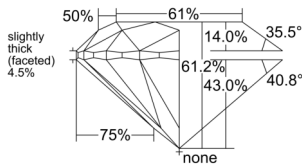

GIA®

FACSIMILE

GIA REPORT 1538744171

Verify this report at GIA.edu

GIA NATURAL DIAMOND DOSSIER®

October 14, 2025
GIA Report Number 1538744171
Shape and Cutting Style ..... Round Brilliant
Measurements ..... 4.27 - 4.29 x 2.62 mm

GRADING RESULTS

Carat Weight ..... 0.30 carat
Color Grade ..... F
Clarity Grade VVS1
Cut Grade ..... Excellent

ADDITIONAL GRADING INFORMATION

Polish ..... Excellent
Symmetry ..... Excellent
Fluorescence ..... None
Clarity Characteristics ..... Pinpoint
Inscription(s): GIA 1538744171

PROPORTIONS

Profile to actual proportions

GRADING SCALES

GIA COLOR SCALE

COLORED	D
	E
	F
	G
	H
	I
	J
NEAR COLORLESS	K
	L
FAIN	M
	N
	O
	P
	Q
	R
	S
	T
	U
	V
	W
	X
	Y
LIGHT	Z

GIA CLARITY SCALE

FLAWLESS	VERY VERY SLIGHTLY INCLUDED	VS₁	VS₂	SI₁	SI₂	I₁	I₂	I₃	
									FLAWLESS
INTERNALLY FLAWLESS	VERY SLIGHTLY INCLUDED	VVS₁	VVS₂	VS₁	VS₂	SI₁	SI₂	I₁	
	SLIGHTLY INCLUDED							I₂	
								I₃	

GIA CUT SCALE

EXCELLENT
VERY GOOD
GOOD
FAIR
POOR