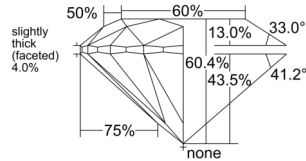

GIA®

FACSIMILE

GIA REPORT 1538792264

Verify this report at GIA.edu

GIA NATURAL DIAMOND DOSSIER®

October 28, 2025
GIA Report Number 1538792264
Shape and Cutting Style ..... Round Brilliant
Measurements ..... 4.32 - 4.34 x 2.62 mm

GRADING RESULTS

Carat Weight ..... 0.30 carat
Color Grade ..... F
Clarity Grade VS1
Cut Grade ..... Excellent

ADDITIONAL GRADING INFORMATION

Polish ..... Excellent
Symmetry ..... Excellent
Fluorescence ..... None
Clarity Characteristics ..... Cloud, Needle
Inscription(s): GIA 1538792264

PROPORTIONS

Profile to actual proportions