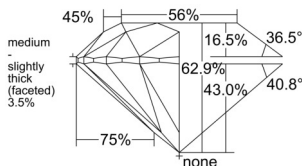

GIA®

FACSIMILE

GIA REPORT 1538802842

Verify this report at GIA.edu

GIA NATURAL DIAMOND DOSSIER®

October 28, 2025
GIA Report Number 1538802842
Shape and Cutting Style ..... Round Brilliant
Measurements ..... 5.20 - 5.23 x 3.28 mm

GRADING RESULTS

Carat Weight ..... 0.55 carat
Color Grade ..... G
Clarity Grade VS2
Cut Grade ..... Excellent

ADDITIONAL GRADING INFORMATION

Polish ..... Excellent
Symmetry ..... Excellent
Fluorescence ..... Medium Blue
Clarity Characteristics ..... Crystal, Cloud
Inscription(s): GIA 1538802842

PROPORTIONS

Profile to actual proportions